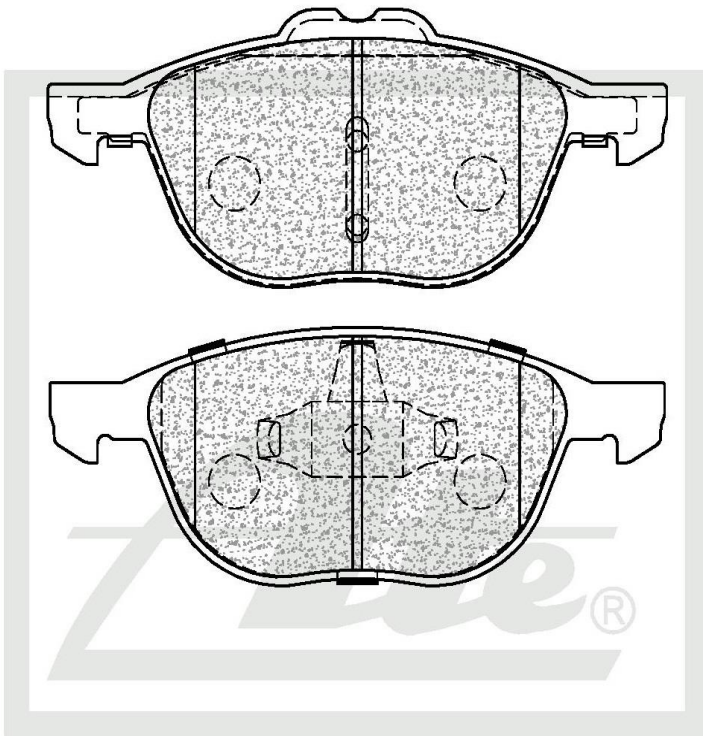

Drawing

← 155.2 → 56.7/62.5 → ←
17.5

Details of New Part

BRAKE PAD - FRONT

Brake Pad Sizes:

Length - 155.2mm

Height - 56.7mm / 62.5mm

Thickness - 17.5mm

Box Dimensions

Weight - 1823g

L - 180mm

H - 75mm

W - 125mm

Barcode

ATE1309

Vehicle Applications